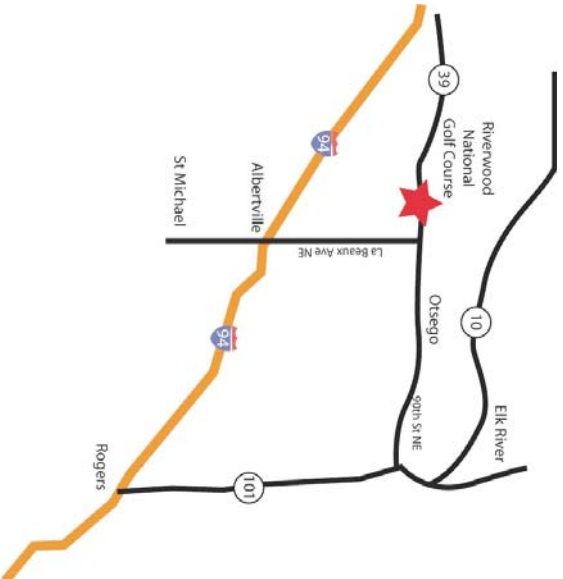

From the Twin Cities:

- From 694, take I-94 West
- Exit on County Rd 37 (Albertville exit) and turn left (south) to go back across the highway
- Go north on Co. Rd 19 for 4 miles
- Turn left (west) on Co. Rd 39 and go 1/8 mile to course

From the North:

- 169 south to 101 south
- West (right) on County Rd 39 to Cty Rd 39 for 6 miles.
- Course is on the South side of Cty Rd 39.

From the Northeast:

- Highway 10 West to 101 South
- West (right) on County Rd 39 to Cty Rd 39 for 6 miles.
- Course is on the South side of Cty Rd 39.